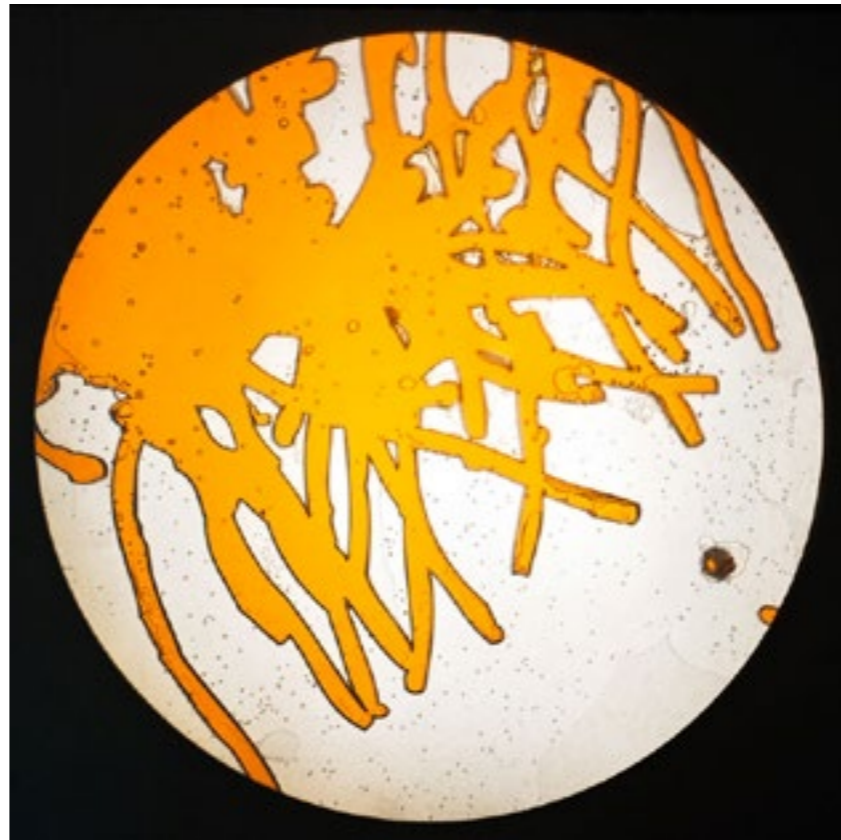

SARA K GEVURTZ

Sample Artist Works
www.saragevurtz.com

Delisted, 2010
Silk Screen on Acrylic
Series of 10 prints of Animals who had been taken off the
U.S. Fish and Wildlife's Endangered Species List
11 x 14 inches

Hanging By A Thread (Detail), 2011
Laser Etched Acrylic, Hardware
Mapped Installation of 10 Bay Area Counties and all the Endangered
Species Found in those counties. Color indicated human population,
distance each plaque was hung indicated length of time listed.

Hanging By A Thread, 2011
Laser Etched Acrylic, Hardware
Mapped Installation of 10 Bay Area Counties and all the Endangered Species
Found in those counties. Color indicated human population, distance each
plaque was hung indicated length of time listed.
6 x 8ft

Macroscope Slides, 2012
Acrylic and Overhead Projector
Slides were placed on overhead projector
which resulted in image being projected
on wall. Mimicing the function of a
microscope, but on a larger scale.
10.5 x 10.5 inches