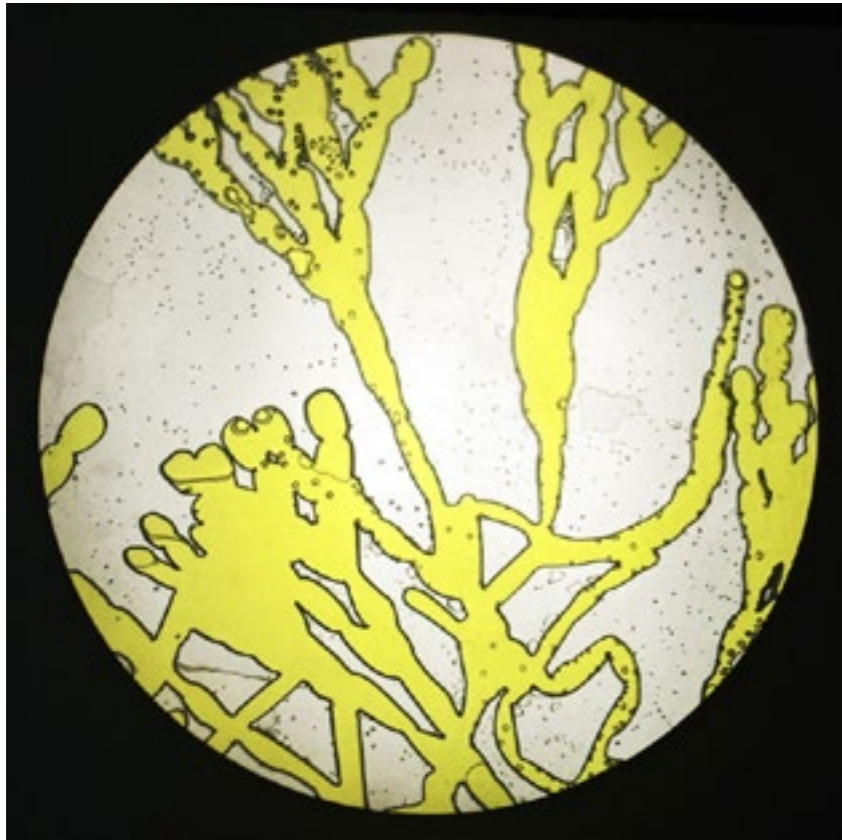

SARA K GEVURTZ

Sample Artist Works
www.saragevurtz.com

Delisted, 2010
Silk Screen on Acrylic
Series of 10 prints of Animals who had been taken off the
U.S. Fish and Wildlife's Endangered Species List
11 x 14 inches

Hanging By A Thread (Detail), 2011
Laser Etched Acrylic, Hardware
Mapped Installation of 10 Bay Area Counties and all the Endangered
Species Found in those counties. Color indicated human population,
distance each plaque was hung indicated length of time listed.

Hanging By A Thread, 2011
Laser Etched Acrylic, Hardware
Mapped Installation of 10 Bay Area Counties and all the Endangered Species
Found in those counties. Color indicated human population, distance each
plaque was hung indicated length of time listed.
6 x 8ft

Macroscope Slides, 2012
Acrylic and Overhead Projector
Slides were placed on overhead projector
which resulted in image being projected
on wall. Mimicing the function of a
microscope, but on a larger scale.
10.5 x 10.5 inches